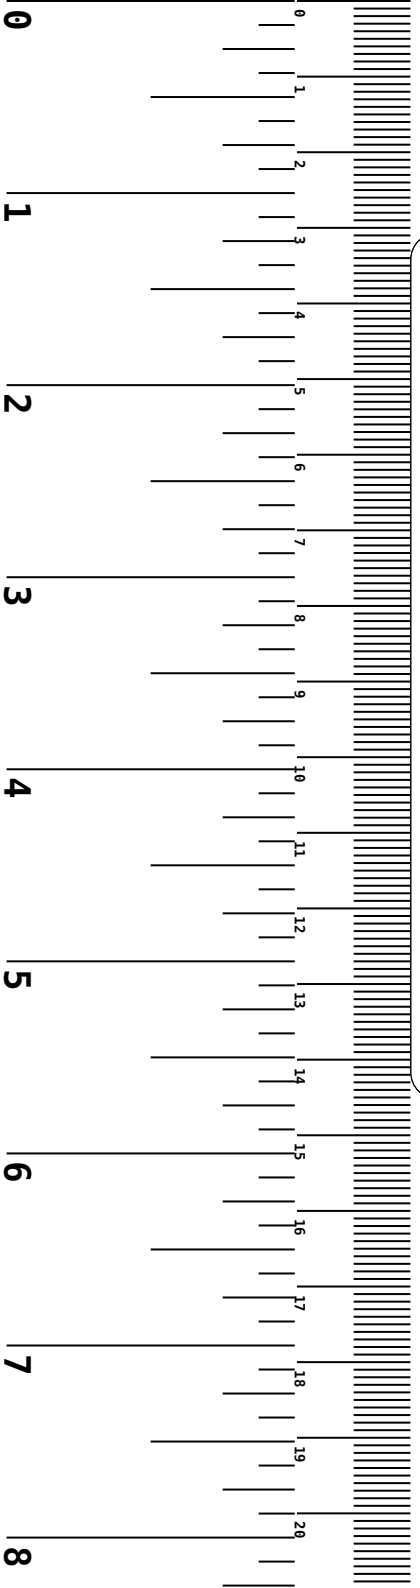

SliceMK ErgoDox Wireless

SliceMK ErgoDox Wireless